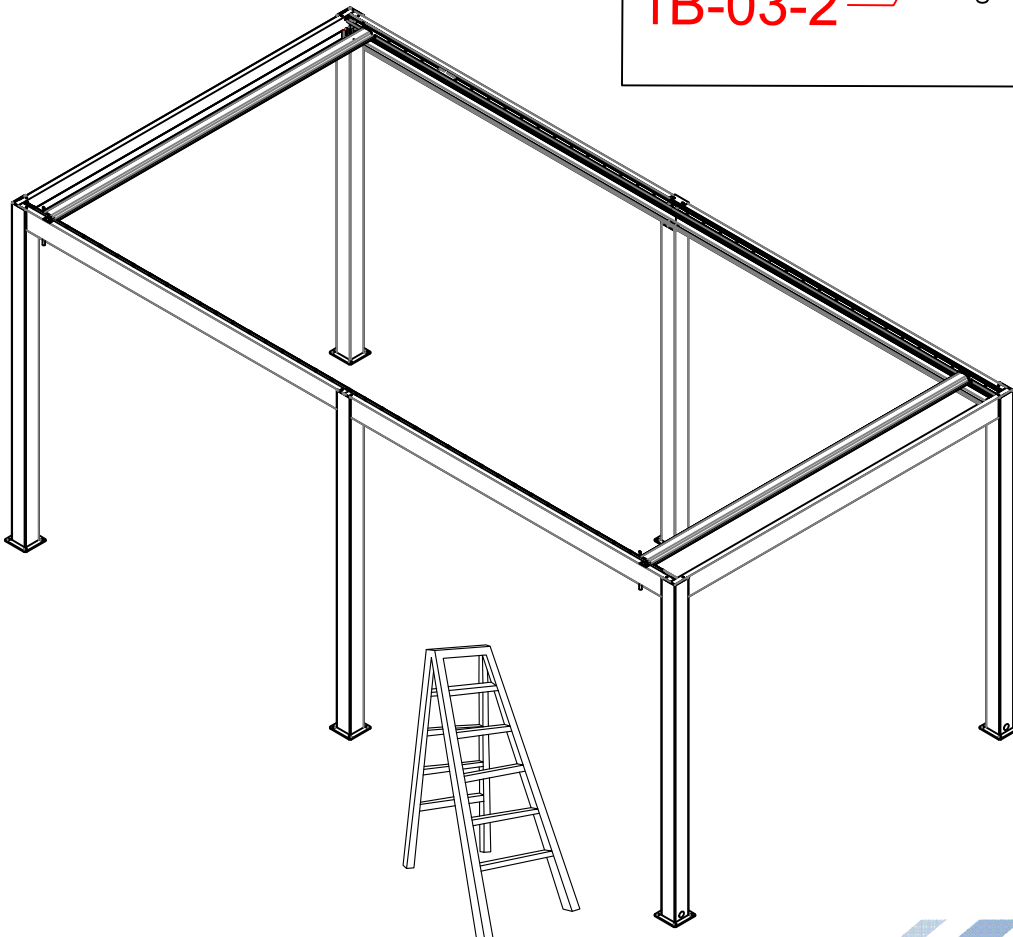

1B-02		1
1B-02-1		1
1B-14		2

3B-46		4
1B-32		1
1B-33		1
1B-03		1
1B-03-2		1
3B-45	 M8*10	4
1B-18		1

1B-21		24
-------	--	----

1B-26		2
1B-11		4
1B-19		12

**Warning:**  
 Before installation, tear off the protective film of the tape on the back side of Gutter.

1B-05-2		4
1B-05		2
1B-23		x

1B-24		1
1B-12		4

1B-51		X*2
1B-06		X
1B-48		X

1B-49		X
1B-50		2
1B-51		X

1B-06			2
-------	--	--	---

1B-07		X
-------	--	---

1B-23		20
1B-08A		1
1B-08B		1
1B-08C		1
1B-08D		1

warning:  
Bolts must be tightened

1B-09		4
1B-20		X

1B-17		+ 		2
-------	---	---	---	---

1B-16		2
1B-24		1

**Warning**  
In Snow season or in case of snow forecast open up your shutters in vertical position to avoid any damaging on your pergola. .