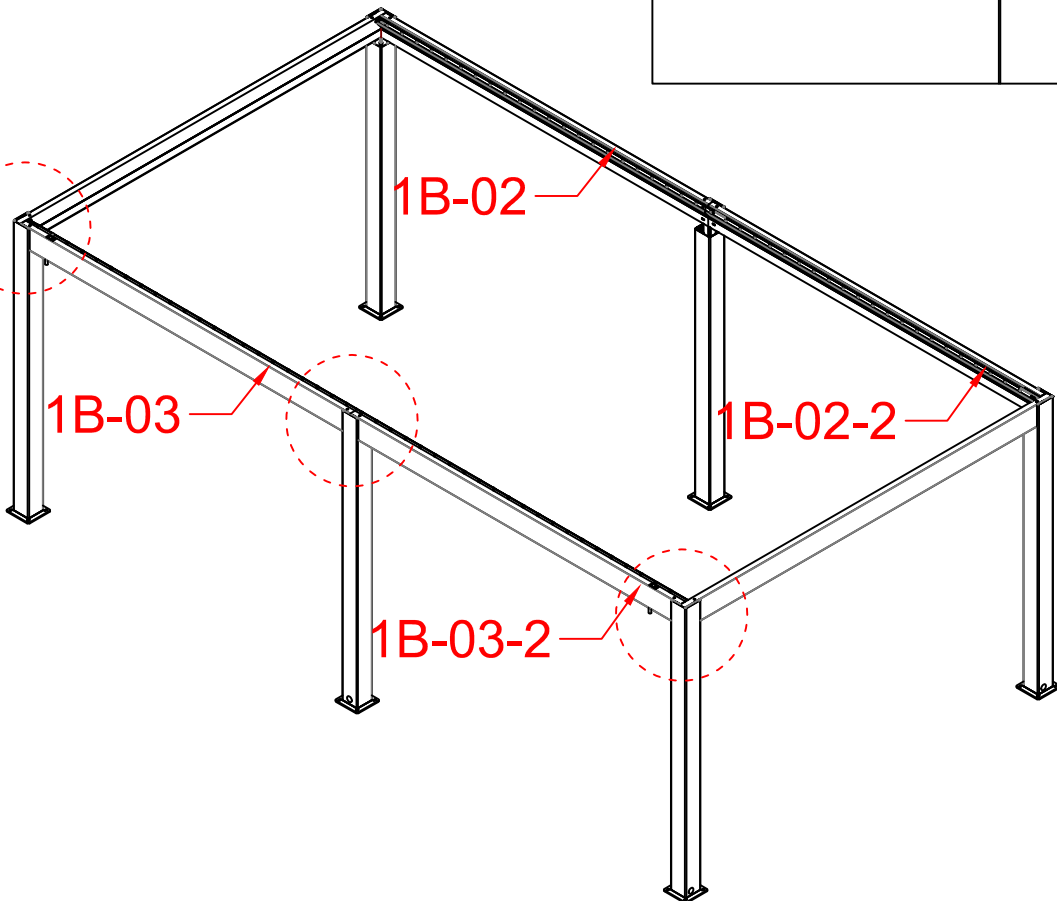

3B-46		2
3B-18		1
3B-45	 M8*10	2
3B-02-2		1

**warning:**  
 Install two manual controllers must  
 according to the manuals. Please noted  
 that the direction of two manual  
 controllers must be consistent.

1B-02		1
1B-02-1		1
1B-14		2

3B-46		4
1B-32		1
1B-33		1
1B-03		1
1B-03-2		1
3B-45	 M8*10	4
1B-18		1

1B-21		24
-------	--	----

1B-26		2
1B-11		4
1B-19		12

**Warning:**  
 Before installation, tear off the protective film of the tape on the back side of Gutter.