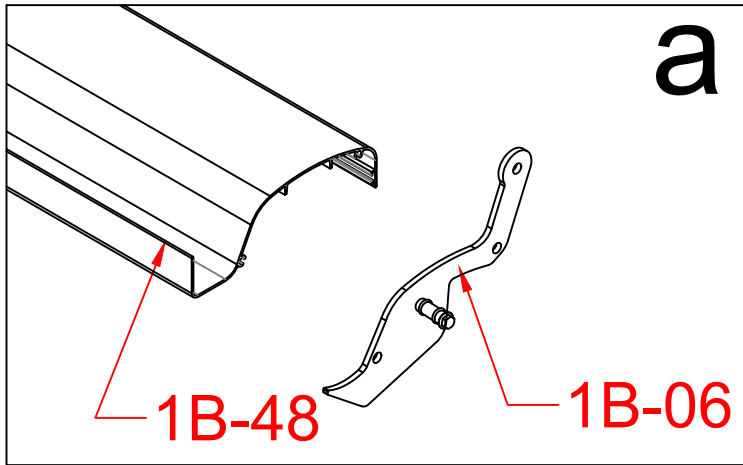

3B-46		2
3B-18		1
3B-45	 M8*10	2
3B-02-2		1

**warning:**  
 Install two manual controllers must  
 according to the manuals. Please noted  
 that the direction of two manual  
 controllers must be consistent.

1B-02		1
1B-02-1		1
1B-14		2

3B-46		4
1B-32		1
1B-33		1
1B-03		1
1B-03-2		1
3B-45	 M8*10	4
1B-18		1

1B-21		24
-------	--	----

1B-26		2
1B-11		4
1B-19		12

**Warning:**  
 Before installation, tear off the protective film of the tape on the back side of Gutter.

1B-05-2		4
1B-05		2
1B-23		x

1B-24		1
1B-12		4

1B-51		X*2
1B-06		X
1B-48		X

1B-49		X
1B-50		2
1B-51		X

1B-06			2
-------	--	--	---

1B-07		X
-------	--	---

1B-23		20
1B-08A		1
1B-08B		1
1B-08C		1
1B-08D		1

warning:  
Bolts must be tightened